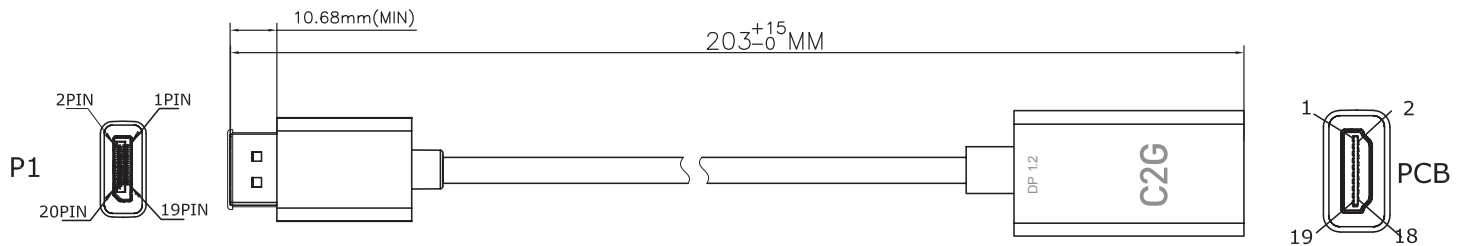

84431 8in DisplayPort Male to HDMI Female Passive Adapter Converter - 4K 30H

DATA SHEET

SPECIFICATIONS:

8in DisplayPort Male to HDMI Female Passive Adapter Converter - 4K 30H

SIGNAL SPECIFICATIONS:

- Input Video Signal: 5 Volts p-p (TTL)
- Input Video: DisplayPort 1.2a
- Output Video: HDMI 1.4b
- Vertical Frequency Range: 50/60Hz
- Video Amplifier Bandwidth: 1.65Gbps/3Gbps
- Resolution: Up to 4Kx2K@30HZ
- Supports Multiple Colour Format: RGB 6/8/10/12-bit per component(bpc) and YCbCr 4:4:4, YCbCr 4:2:2, 8/10/12bpc
- Supports 10/12-bit deep colour 1080p up to 2.25Gbps

PHYSICAL CHARACTERISTICS:

- Input: DisplayPort Male 20pin
- Output: HDMI Female Type A 19pin
- Dimensions: Overall Length: 203±15mm, Cable Length: 150±15mm, Male Connector Length: 10.68mm
- Regulatory Approvals: FCC, CE