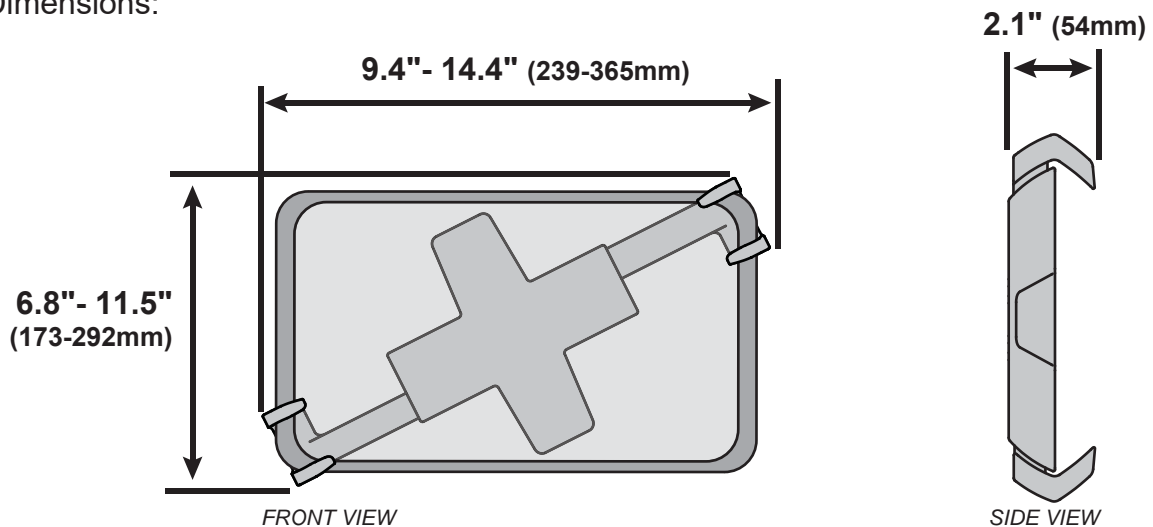

Lockable Tablet Mount

Min-Max Tablet Dimensions:

Min-Max Dimensions:

Americas Sales and Corporate Headquarters

St. Paul, MN USA
 (800) 888-8458
 +1-651-681-7600
 www.ergotron.com
 sales@ergotron.com

EMEA Sales