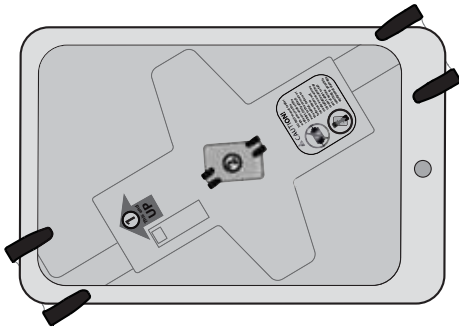

Lockable Tablet Mount

Min-Max Tablet Dimensions:

Min-Max Dimensions:

Americas Sales and Corporate Headquarters

St. Paul, MN USA
 (800) 888-8458
 +1-651-681-7600
 www.ergotron.com
 sales@ergotron.com

EMEA Sales