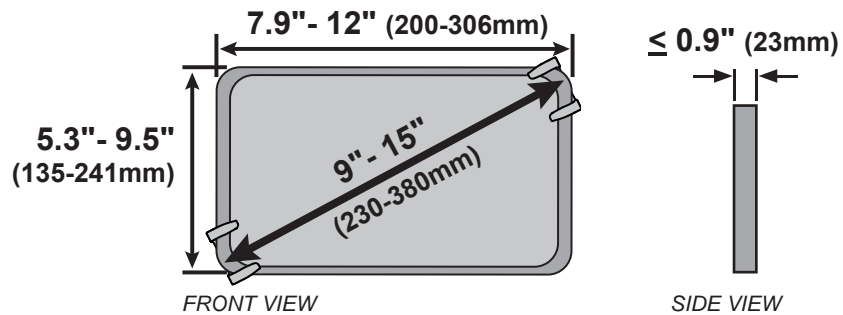

Lockable Tablet Mount

Min-Max Tablet Dimensions:

Min-Max Dimensions:

Americas Sales and Corporate Headquarters

St. Paul, MN USA
 (800) 888-8458
 +1-651-681-7600
 www.ergotron.com
 sales@ergotron.com

EMEA Sales