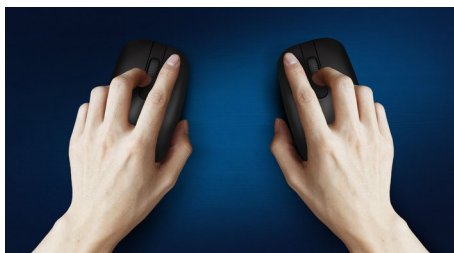

Comfortable, accurate control

- High-definition optical tracking for smooth control
- Comfortable ergonomic mouse design feels great
- Ambidextrous shape feels good in right or left hand

Philips reliability

Wireless convenience

- Plug-and-play wireless for convenience

PHILIPS

Highlights

Smooth optical tracking

High-definition optical tracking for smooth control

Comfortable ergonomic design

Comfortable ergonomic mouse design feels great

Ambidextrous mouse design

Ambidextrous shape feels good in right or left hand

Keystrokes for durability

Keys last millions of keystrokes for durability

Reduced click sound

Work in comfort with a silent design that reduces over 90% of noise while keeping the same familiar typing and clicking feel.

Stylish design

The design is adjusted to be the most suitable for ergonomics after rounds of user surveys, and also takes into account having a stylish, slim appearance and saving space.

Super-responsive keys