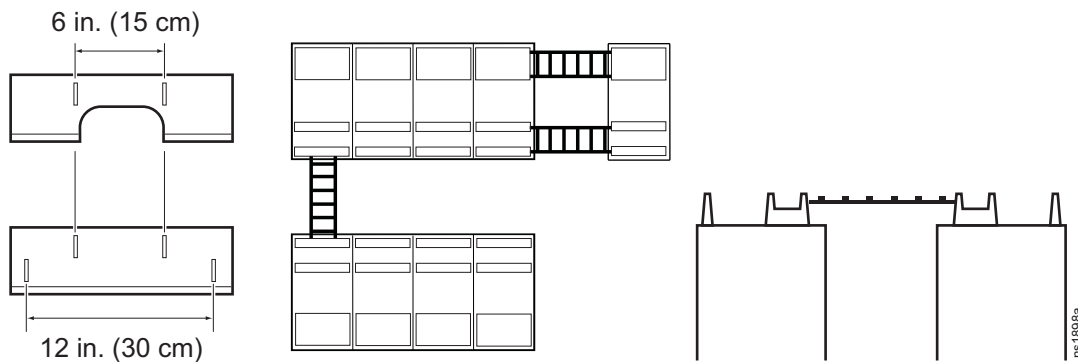

NetShelter™ Cable Ladder Attachment Kit

AR8166ABLK

Tools required (not provided)

1

2

3

4

Customer support and warranty information is available at www.schneider-electric.com.