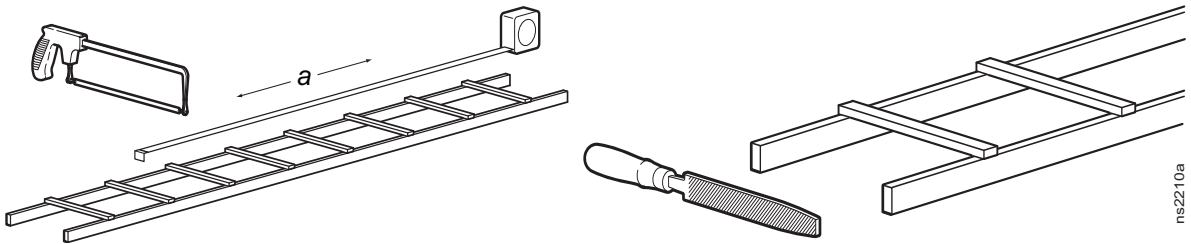

NetShelter™ Cable Ladder Attachment Kit

AR8166ABLK

Tools required (not provided)

1

2

3

4

Customer support and warranty information is available at www.schneider-electric.com.