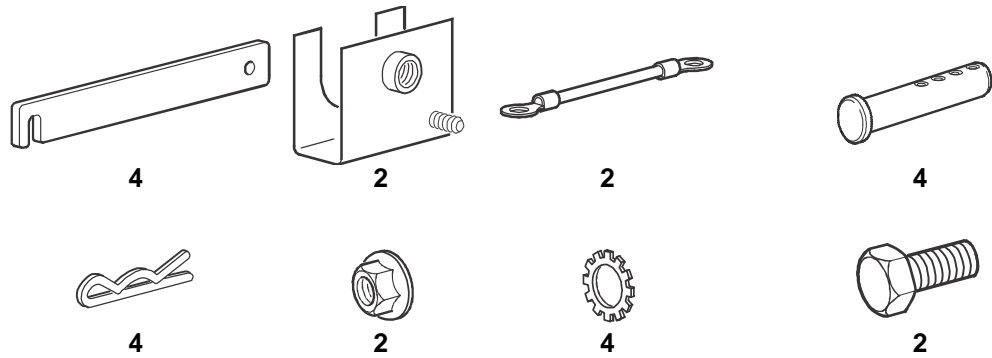

NetShelter™ Cable Ladder Attachment Kit

AR8166ABLK

Tools required (not provided)

1

2

3

4

Customer support and warranty information is available at www.schneider-electric.com.