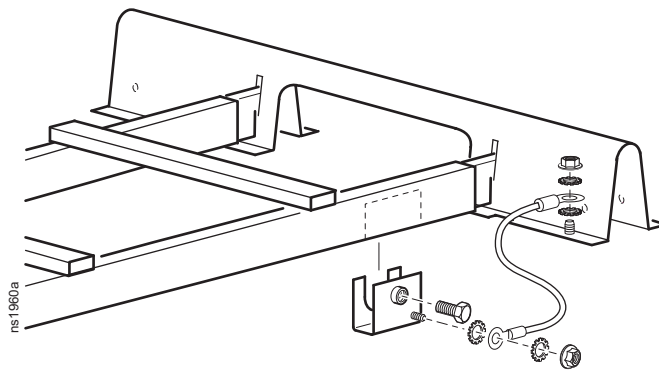

NetShelter™ Cable Ladder Attachment Kit

AR8166ABLK

Tools required (not provided)

1

2

3

4

Customer support and warranty information is available at www.schneider-electric.com.