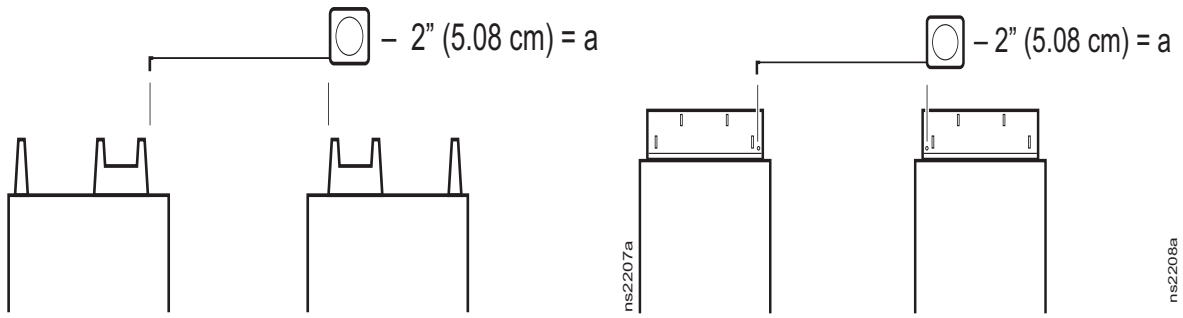

NetShelter™ Cable Ladder Attachment Kit

AR8166ABLK

Tools required (not provided)

1

2

3

4

Customer support and warranty information is available at www.schneider-electric.com.