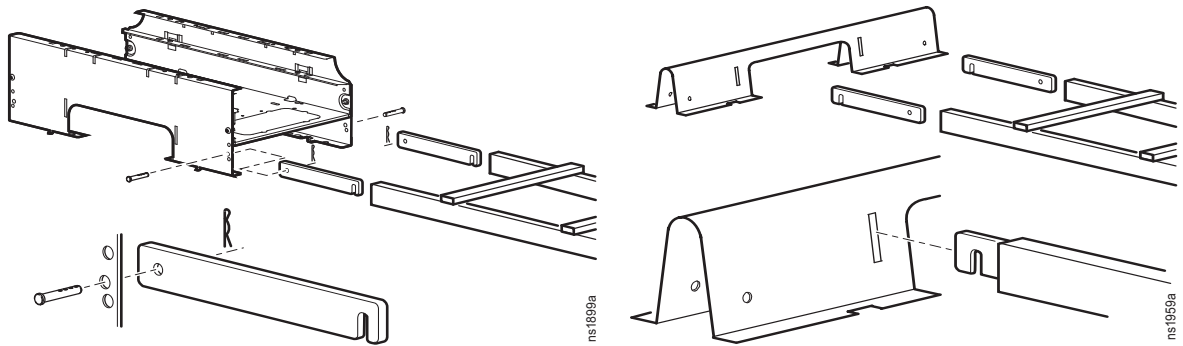

NetShelter™ Cable Ladder Attachment Kit

AR8166ABLK

Tools required (not provided)

1

2

3

4

Customer support and warranty information is available at www.schneider-electric.com.