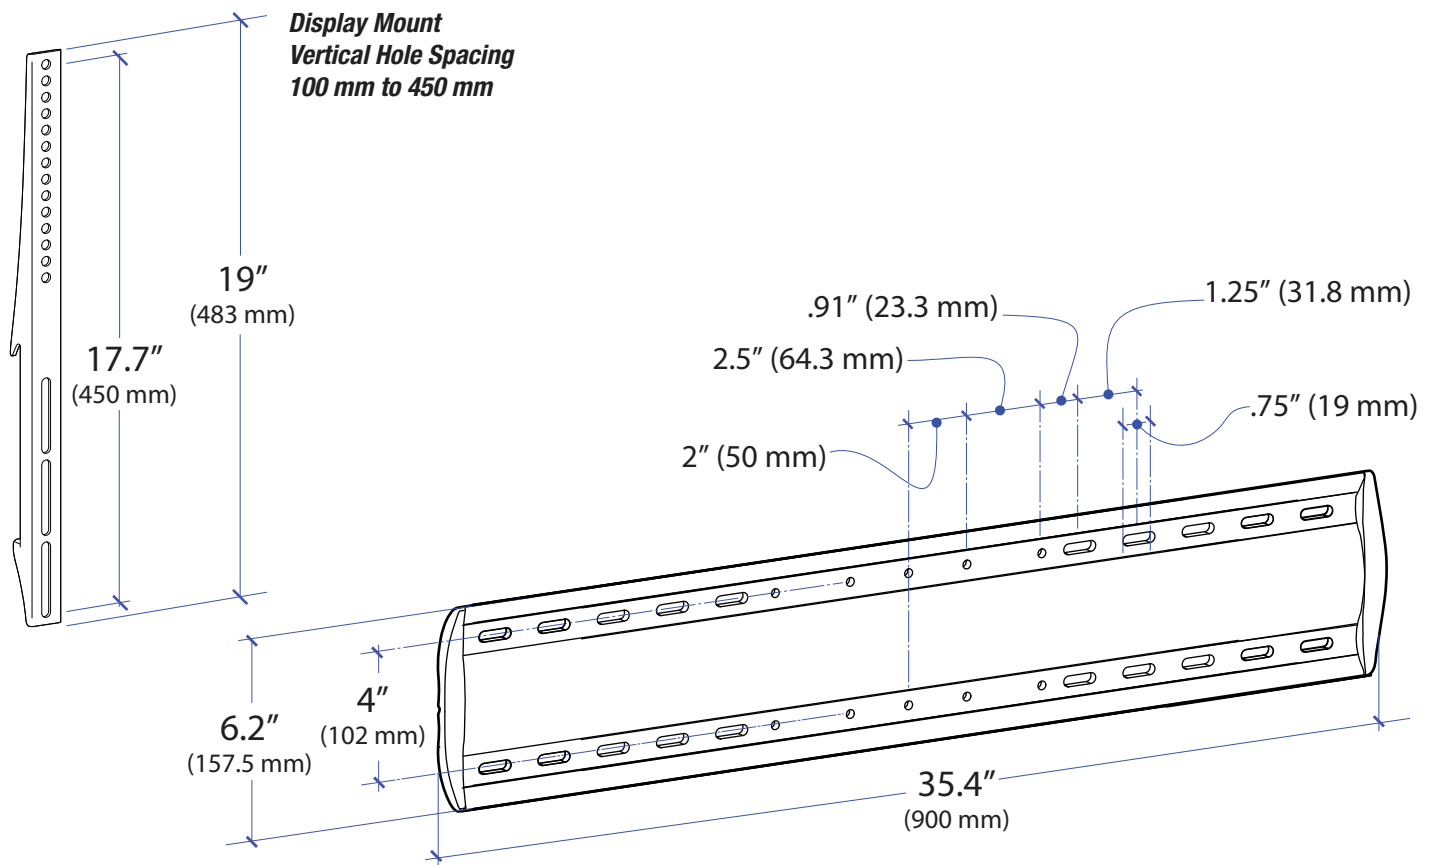

WM Low Profile Wall Mount XL

Wall Clearance

© 2009 Ergotron, Inc. rev. 10/07/2019 DIM-60 Content is subject to change without notification

Americas Sales and Corporate Headquarter

St. Paul, MN USA
(800) 888-8458
+1-651-681-7600
www.ergotron.com
sales@ergotron.com