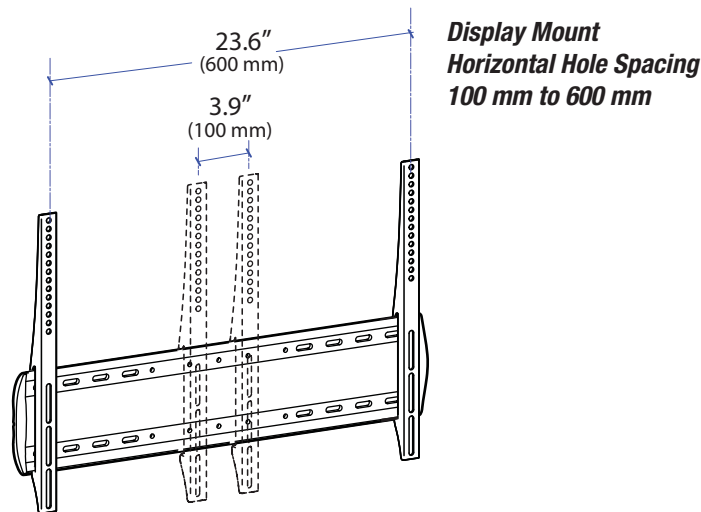

WM Low Profile Wall Mount

Wall Clearance

© 2009 Ergotron, Inc. rev. 10/07/2019 DIM-60 Content is subject to change without notification

Americas Sales and Corporate Headquarter

St. Paul, MN USA
(800) 888-8458
+1-651-681-7600
www.ergotron.com
sales@ergotron.com