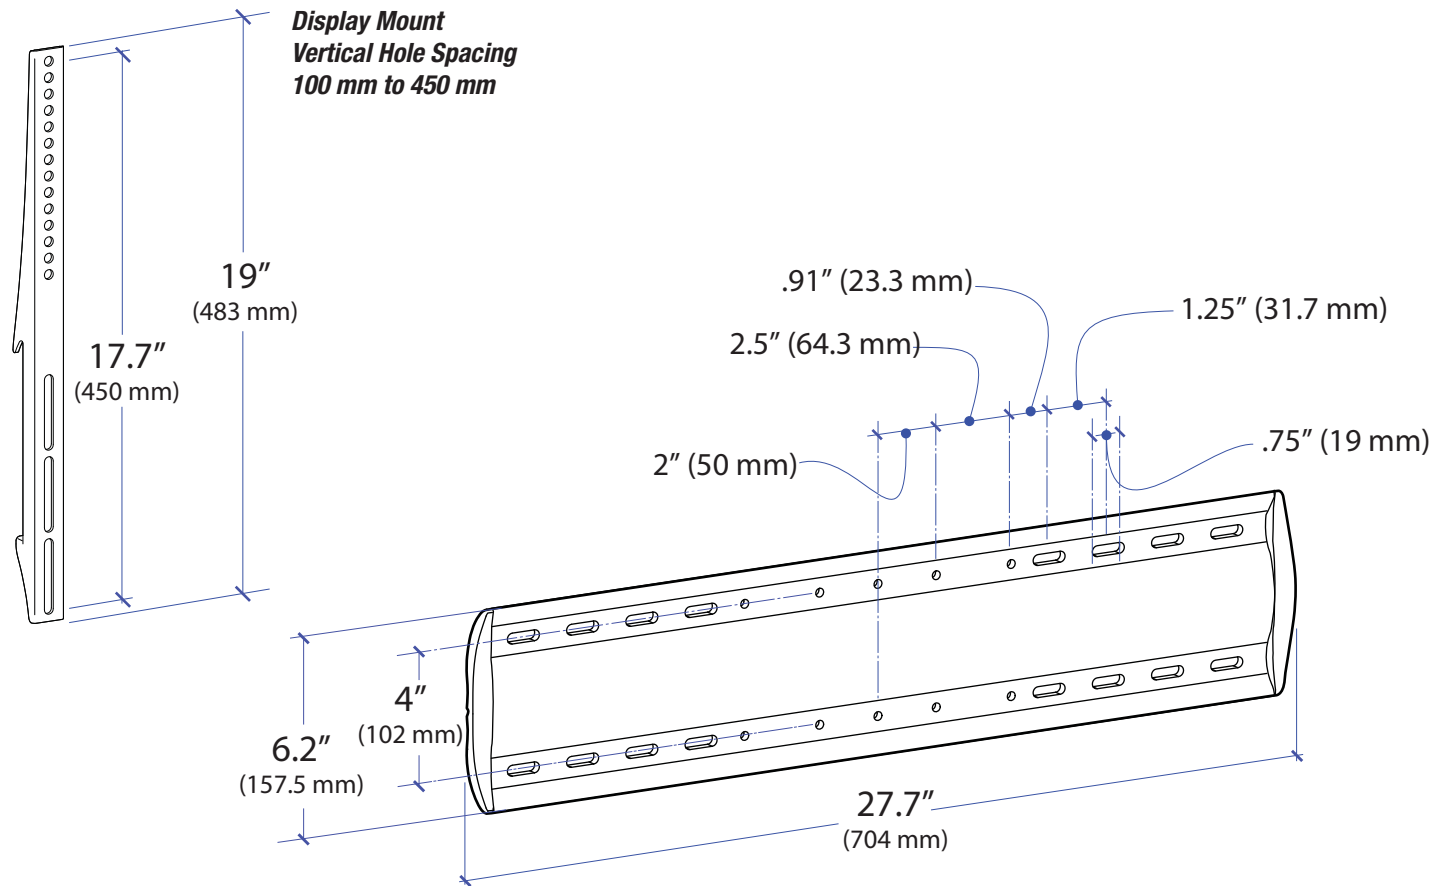

WM Low Profile Wall Mount

Wall Clearance

© 2009 Ergotron, Inc. rev. 10/07/2019 DIM-60 Content is subject to change without notification

Americas Sales and Corporate Headquarter

St. Paul, MN USA
(800) 888-8458
+1-651-681-7600
www.ergotron.com
sales@ergotron.com