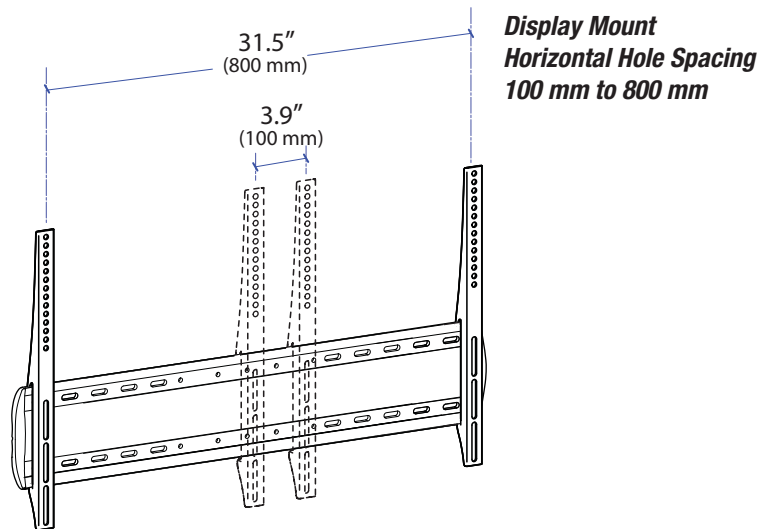

WM Low Profile Wall Mount XL

Wall Clearance

© 2009 Ergotron, Inc. rev. 10/07/2019 DIM-60 Content is subject to change without notification

Americas Sales and Corporate Headquarter

St. Paul, MN USA
(800) 888-8458
+1-651-681-7600
www.ergotron.com
sales@ergotron.com