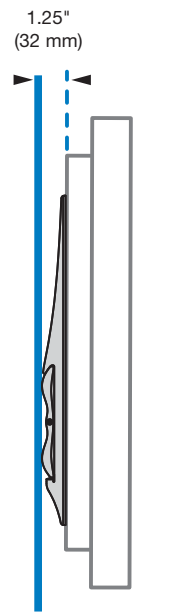

WM Low Profile Wall Mount

Wall Clearance

© 2009 Ergotron, Inc. rev. 10/07/2019 DIM-60 Content is subject to change without notification

Americas Sales and Corporate Headquarter

St. Paul, MN USA
(800) 888-8458
+1-651-681-7600
www.ergotron.com
sales@ergotron.com

WM Low Profile Wall Mount XL

Wall Clearance

© 2009 Ergotron, Inc. rev. 10/07/2019 DIM-60 Content is subject to change without notification

Americas Sales and Corporate Headquarter

St. Paul, MN USA
(800) 888-8458
+1-651-681-7600
www.ergotron.com
sales@ergotron.com